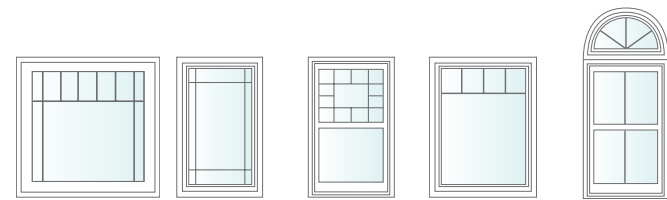

Picture

Min 1'x1' – Max 8'x6'
Gables vary by size and shape
Structural Class HC-40

Make it your own.

Grids

Express your creativity and dramatically increase your home's curb appeal with our virtually endless grid options. They are placed inside the glass unit for easy cleaning.